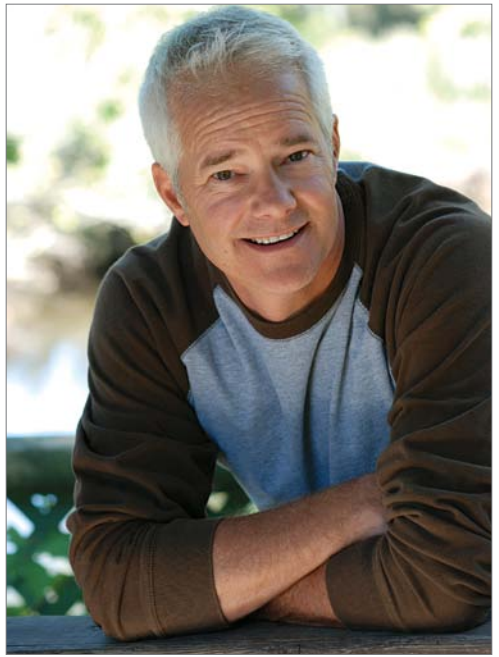

JIM BREMER

HEIGHT: 5'11" SUIT: 42R SHIRT: 16X33/34 WAIST: 34 INSEAM: 32 SHOE: 10.5 HAIR: GREY EYES: HAZEL