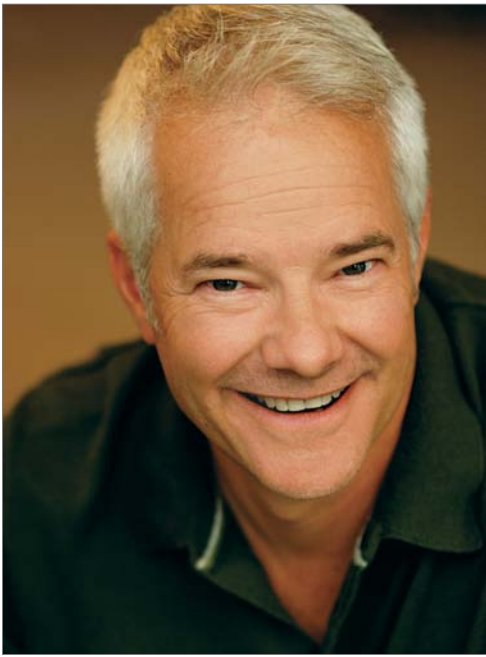

JIM BREMER

HEIGHT: 5'11" SUIT: 42R SHIRT: 16X33/34 WAIST: 34 INSEAM: 32 SHOE: 10.5 HAIR: GREY EYES: HAZEL