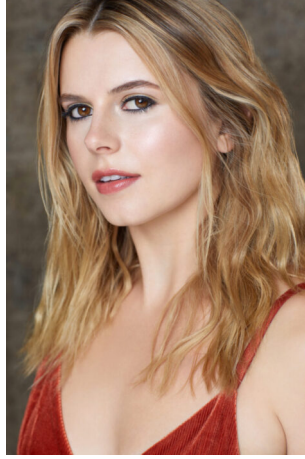

STEWART

T A L E N T

HEIGHT:5'5.5" BUST:32" CUP:B WAIST:26" HIPS:32" DRESS:2 SHOE SIZE:8 HAIR:DARK BLONDE EYES:BROWN UNION:NONE

STEWART

T A L E N T

HEIGHT:5'5.5" BUST:32" CUP:B WAIST:26" HIPS:32" DRESS:2 SHOE
SIZE:8 HAIR:DARK BLONDE EYES:BROWN UNION:NONE