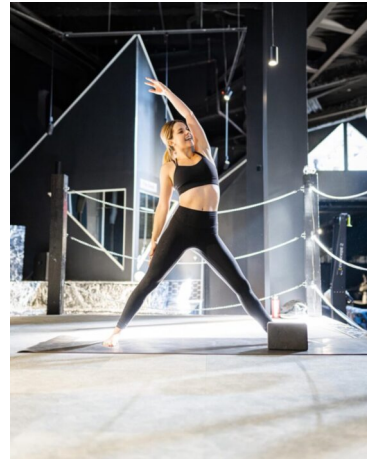

STEWART

T A L E N T

HEIGHT:5'5.5" BUST:32" CUP:B WAIST:26" HIPS:32" DRESS:2 SHOE SIZE:8 HAIR:DARK BLONDE EYES:BROWN UNION:NONE

STEWART

T A L E N T

HEIGHT:5'5.5" BUST:32" CUP:B WAIST:26" HIPS:32" DRESS:2 SHOE
SIZE:8 HAIR:DARK BLONDE EYES:BROWN UNION:NONE