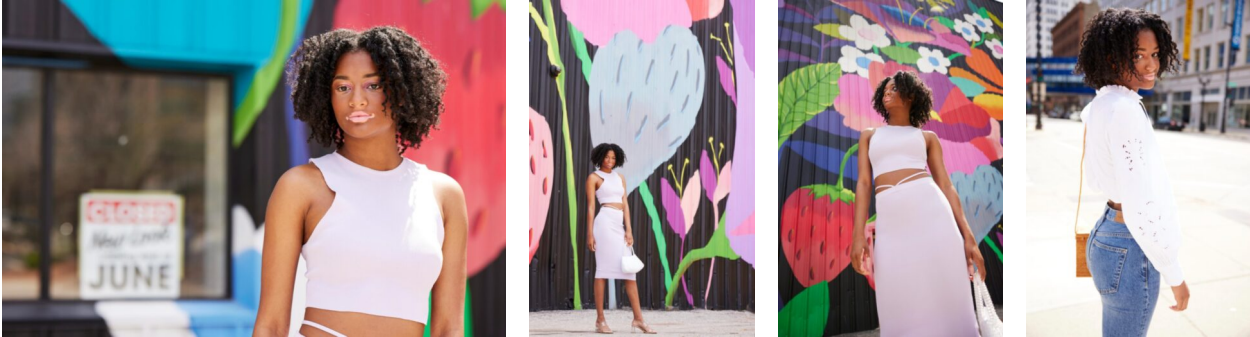

STEWART

T A L E N T

HEIGHT:5'11" BUST:32" CUP:B WAIST:26.5" HIPS:37" DRESS:2,4
SHOE SIZE:8 HAIR:DARK BROWN EYES:DARK BROWN

STEWART

T A L E N T

HEIGHT:5'11" BUST:32" CUP:B WAIST:26.5" HIPS:37" DRESS:2,4
SHOE SIZE:8 HAIR:DARK BROWN EYES:DARK BROWN