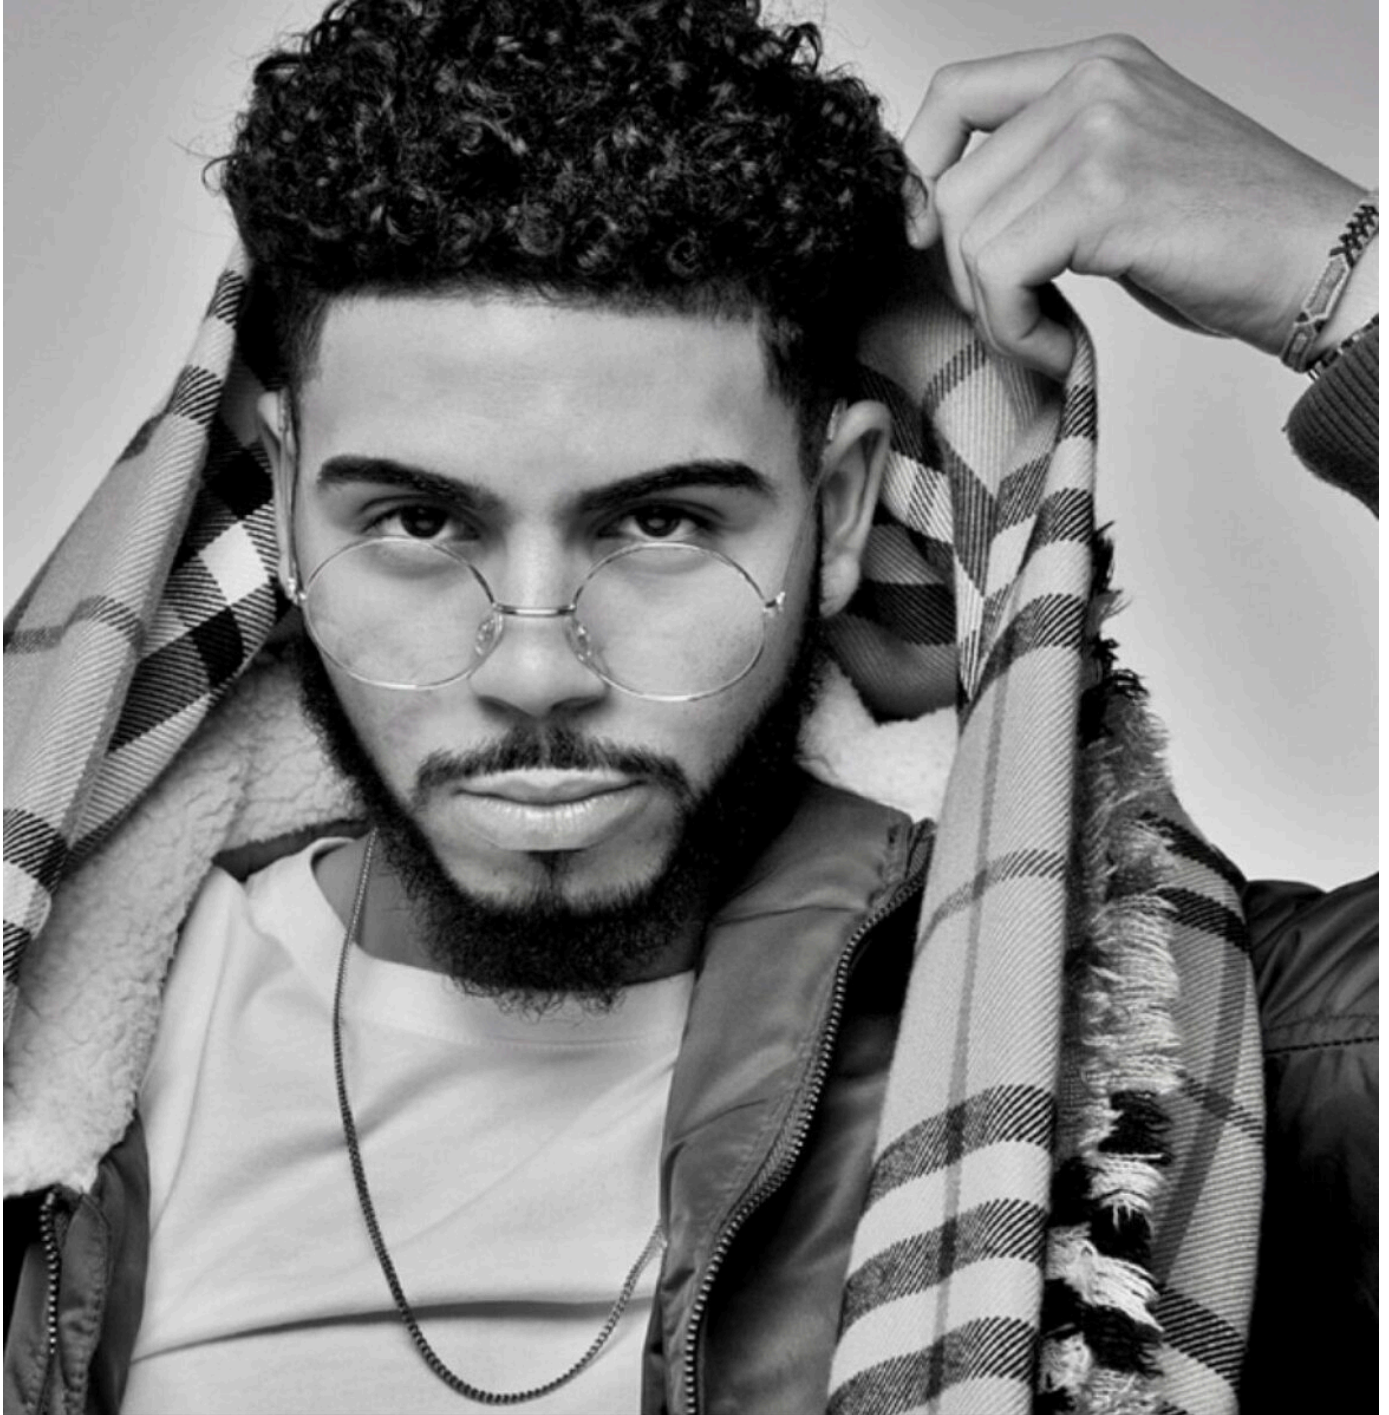

# STEWART

T A L E N T

HEIGHT:5'11" SUIT SIZE:38" SUIT LENGTH:R WAIST:32" INSEAM:31"  
SHOE SIZE:8.5 HAIR:BLACK EYES:BROWN

---

# STEWART

T A L E N T

HEIGHT:5'11" SUIT SIZE:38" SUIT LENGTH:R WAIST:32" INSEAM:31"  
SHOE SIZE:8.5 HAIR:BLACK EYES:BROWN