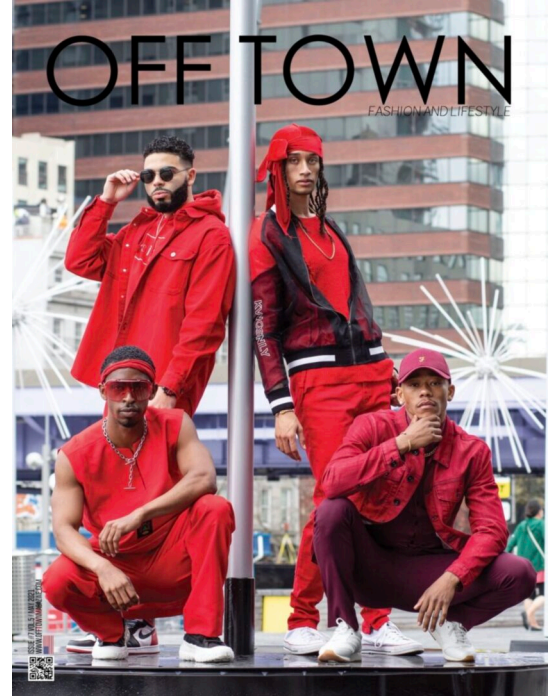

# STEWART

T A L E N T

HEIGHT:5'11" SUIT SIZE:38" SUIT LENGTH:R WAIST:32" INSEAM:31"  
SHOE SIZE:8.5 HAIR:BLACK EYES:BROWN