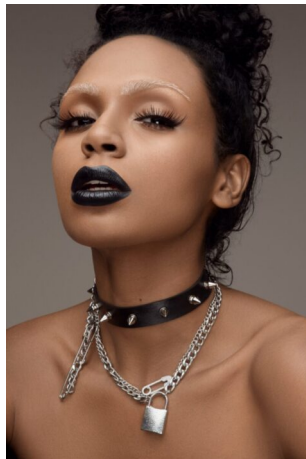

# STEWART

T A L E N T

HEIGHT:5'8" BUST:34" CUP:A WAIST:27" HIPS:35" DRESS:4 SHOE  
SIZE:9.5 HAIR:DARK BROWN EYES:DARK BROWN UNION:NONE

# STEWART

T A L E N T

HEIGHT:5'8" BUST:34" CUP:A WAIST:27" HIPS:35" DRESS:4 SHOE  
SIZE:9.5 HAIR:DARK BROWN EYES:DARK BROWN UNION:NONE

---