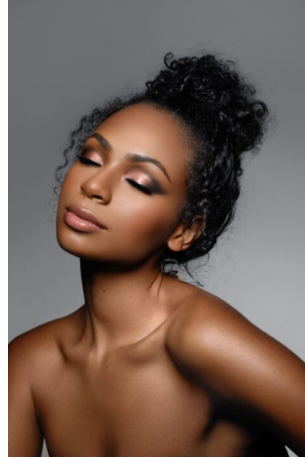

# STEWART

T A L E N T

HEIGHT:5'8" BUST:34" CUP:A WAIST:27" HIPS:35" DRESS:4 SHOE  
SIZE:9.5 HAIR:DARK BROWN EYES:DARK BROWN UNION:NONE

# STEWART

T A L E N T

HEIGHT:5'8" BUST:34" CUP:A WAIST:27" HIPS:35" DRESS:4 SHOE  
SIZE:9.5 HAIR:DARK BROWN EYES:DARK BROWN UNION:NONE

---