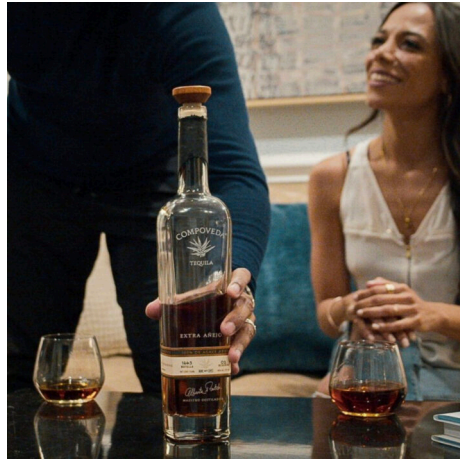

# STEWART

T A L E N T

HEIGHT:5'6" BUST:32" CUP:B WAIST:24" HIPS:36" DRESS:2 SHOE SIZE:8 HAIR:DARK BROWN EYES:BROWN UNION:AEA

compovedatequila

# STEWART

T A L E N T

HEIGHT:5'6" BUST:32" CUP:B WAIST:24" HIPS:36" DRESS:2 SHOE  
SIZE:8 HAIR:DARK BROWN EYES:BROWN UNION:AEA

---