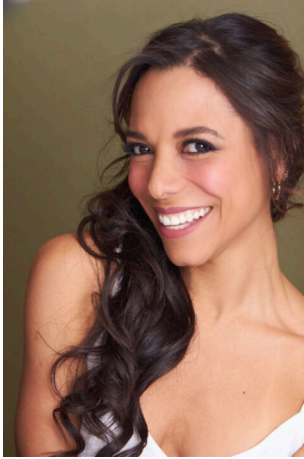

# STEWART

T A L E N T

HEIGHT:5'6" BUST:32" CUP:B WAIST:24" HIPS:36" DRESS:2 SHOE SIZE:8 HAIR:DARK BROWN EYES:BROWN UNION:AEA

compovedatequila

# STEWART

T A L E N T

HEIGHT:5'6" BUST:32" CUP:B WAIST:24" HIPS:36" DRESS:2 SHOE  
SIZE:8 HAIR:DARK BROWN EYES:BROWN UNION:AEA

---