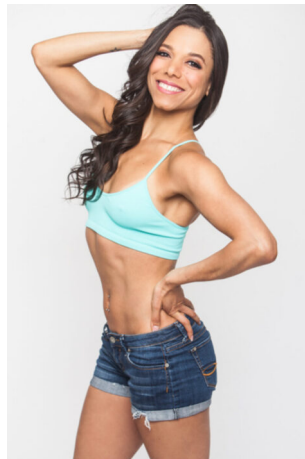

# STEWART

T A L E N T

HEIGHT:5'6" BUST:32" CUP:B WAIST:24" HIPS:36" DRESS:2 SHOE SIZE:8 HAIR:DARK BROWN EYES:BROWN UNION:AEA

compovedatequila

# STEWART

T A L E N T

HEIGHT:5'6" BUST:32" CUP:B WAIST:24" HIPS:36" DRESS:2 SHOE  
SIZE:8 HAIR:DARK BROWN EYES:BROWN UNION:AEA

---