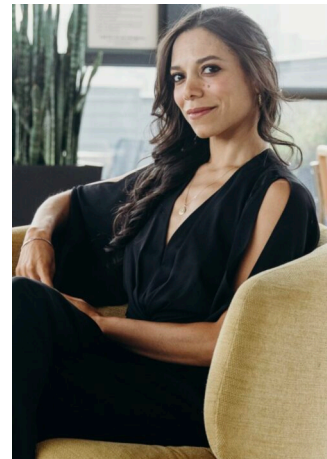

# STEWART

T A L E N T

HEIGHT:5'6" BUST:32" CUP:B WAIST:24" HIPS:36" DRESS:2 SHOE SIZE:8 HAIR:DARK BROWN EYES:BROWN UNION:AEA

compovedatequila

# STEWART

T A L E N T

HEIGHT:5'6" BUST:32" CUP:B WAIST:24" HIPS:36" DRESS:2 SHOE  
SIZE:8 HAIR:DARK BROWN EYES:BROWN UNION:AEA

---