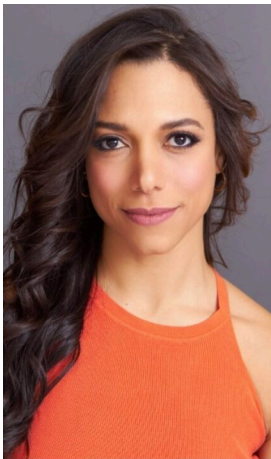

# STEWART

T A L E N T

HEIGHT:5'6" BUST:32" CUP:B WAIST:24" HIPS:36" DRESS:2 SHOE SIZE:8 HAIR:DARK BROWN EYES:BROWN UNION:AEA

compovedatequila

# STEWART

T A L E N T

HEIGHT:5'6" BUST:32" CUP:B WAIST:24" HIPS:36" DRESS:2 SHOE  
SIZE:8 HAIR:DARK BROWN EYES:BROWN UNION:AEA

---