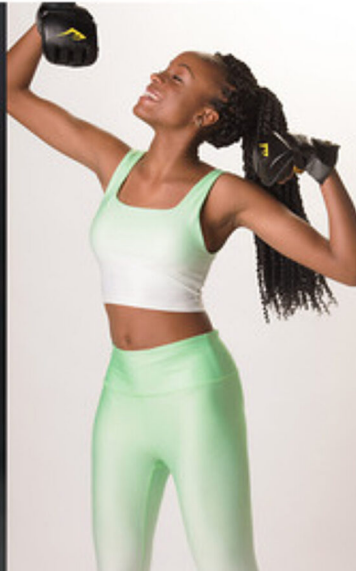

taressa hennes

# STEWART

T A L E N T

HEIGHT:5'11" SHOE SIZE:11

---