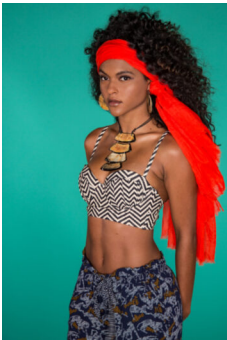

STEWART

T A L E N T

HEIGHT:5'5.5" BUST:34" CUP:B WAIST:26" HIPS:36" DRESS:2,4 SHOE SIZE:8.5 HAIR:DARK BROWN EYES:DARK BROWN

STEWART

T A L E N T

HEIGHT:5'5.5" BUST:34" CUP:B WAIST:26" HIPS:36" DRESS:2,4 SHOE
SIZE:8.5 HAIR:DARK BROWN EYES:DARK BROWN