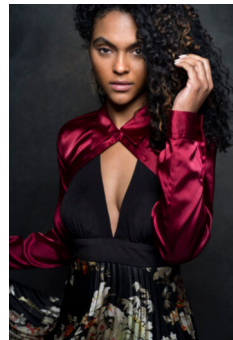

STEWART

T A L E N T

HEIGHT:5'5.5" BUST:34" CUP:B WAIST:26" HIPS:36" DRESS:2,4 SHOE SIZE:8.5 HAIR:DARK BROWN EYES:DARK BROWN

STEWART

T A L E N T

HEIGHT:5'5.5" BUST:34" CUP:B WAIST:26" HIPS:36" DRESS:2,4 SHOE
SIZE:8.5 HAIR:DARK BROWN EYES:DARK BROWN