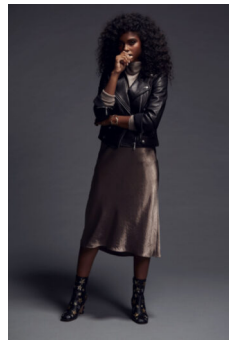

STEWART

T A L E N T

HEIGHT:5'5.5" BUST:34" CUP:B WAIST:26" HIPS:36" DRESS:2,4 SHOE SIZE:8.5 HAIR:DARK BROWN EYES:DARK BROWN

STEWART

T A L E N T

HEIGHT:5'5.5" BUST:34" CUP:B WAIST:26" HIPS:36" DRESS:2,4 SHOE
SIZE:8.5 HAIR:DARK BROWN EYES:DARK BROWN