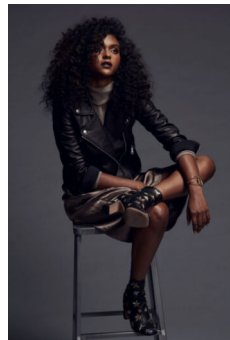

STEWART

T A L E N T

HEIGHT:5'5.5" BUST:34" CUP:B WAIST:26" HIPS:36" DRESS:2,4 SHOE SIZE:8.5 HAIR:DARK BROWN EYES:DARK BROWN

STEWART

T A L E N T

HEIGHT:5'5.5" BUST:34" CUP:B WAIST:26" HIPS:36" DRESS:2,4 SHOE
SIZE:8.5 HAIR:DARK BROWN EYES:DARK BROWN