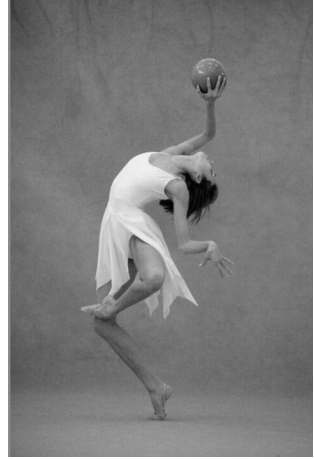

STEWART

T A L E N T

HEIGHT:5'8" BUST:32" CUP:F WAIST:26.5" HIPS:38.5" DRESS:4
RING:5.5 GLOVE:7 SHOE SIZE:9,9.5 HAIR:BROWN EYES:BROWN
UNION:SAG-AFTRA

STEWART

T A L E N T

HEIGHT:5'8" BUST:32" CUP:F WAIST:26.5" HIPS:38.5" DRESS:4
RING:5.5 GLOVE:7 SHOE SIZE:9,9.5 HAIR:BROWN EYES:BROWN
UNION:SAG-AFTRA