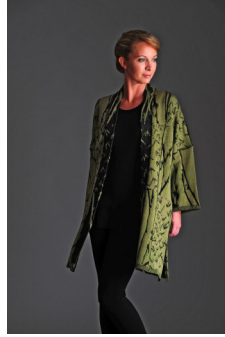

# STEWART

T A L E N T

HAIR:STRAWBERRY BLONDE EYES:BLUE HEIGHT:5'8" BUST:35" CUP:C  
WAIST:25" HIPS:35" DRESS:4,6 SHOE SIZE:6.5 UNION:SAG-AFTRA