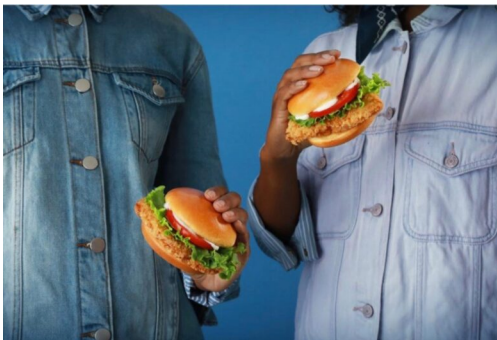

# STEWART

T A L E N T

HAIR: BROWN EYES: BROWN HEIGHT: 5'7" BUST: 33" CUP: B WAIST: 23" HIPS: 34" DRESS: 2,4 SHOE SIZE: 8 RING: 6 GLOVE: 7.5 UNION: SAG-AFTRA

# STEWART

T A L E N T

HAIR:BROWN EYES:BROWN HEIGHT:5'7" BUST:33" CUP:B WAIST:23"  
HIPS:34" DRESS:2,4 SHOE SIZE:8 RING:6 GLOVE:7.5 UNION:SAG-  
AFTRA

---