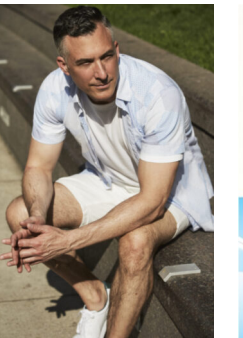

# STEWART

T A L E N T

HEIGHT:6'1" SUIT SIZE:40" SUIT LENGTH:R SHIRT:16" SLEEVE:35"  
 WAIST:32" INSEAM:33" SHOE SIZE:11 HAIR:SALT & PEPPER  
 EYES:HAZEL

# STEWART

T A L E N T

HEIGHT:6'1" SUIT SIZE:40" SUIT LENGTH:R SHIRT:16" SLEEVE:35"  
WAIST:32" INSEAM:33" SHOE SIZE:11 HAIR:SALT & PEPPER  
EYES:HAZEL

---