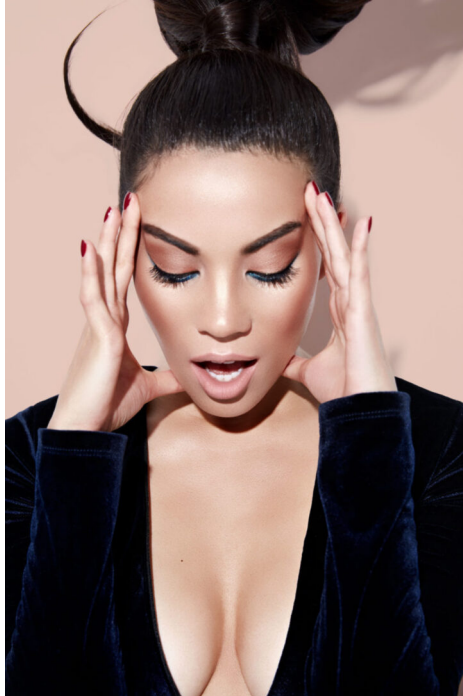

# STEWART

T A L E N T

HEIGHT:5'8" BUST:32" CUP:C WAIST:26" HIPS:36" DRESS:2,4  
RING:4.5 GLOVE:6 SHOE SIZE:7.5 HAIR:BROWN EYES:BROWN

---

# STEWART

T A L E N T

HEIGHT:5'8" BUST:32" CUP:C WAIST:26" HIPS:36" DRESS:2,4  
RING:4.5 GLOVE:6 SHOE SIZE:7.5 HAIR:BROWN EYES:BROWN