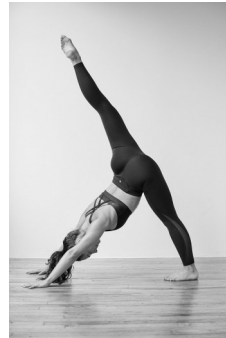

STEWART

T A L E N T

HAIR:BLONDE EYES:GREEN HEIGHT:5'6" BUST:34" CUP:B WAIST:24"
HIPS:35.5" DRESS:2,4 SHOE SIZE:8

STEWART

T A L E N T

HAIR:BLONDE EYES:GREEN HEIGHT:5'6" BUST:34" CUP:B WAIST:24"
HIPS:35.5" DRESS:2,4 SHOE SIZE:8