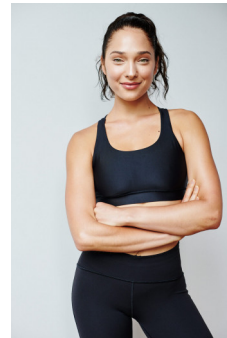

STEWART

T A L E N T

HAIR:BLONDE EYES:GREEN HEIGHT:5'6" BUST:34" CUP:B WAIST:24"
HIPS:35.5" DRESS:2,4 SHOE SIZE:8

STEWART

T A L E N T

HAIR:BLONDE EYES:GREEN HEIGHT:5'6" BUST:34" CUP:B WAIST:24"
HIPS:35.5" DRESS:2,4 SHOE SIZE:8