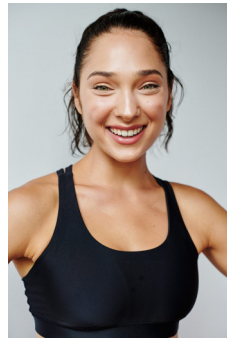

STEWART

T A L E N T

HAIR:BLONDE EYES:GREEN HEIGHT:5'6" BUST:34" CUP:B WAIST:24"
HIPS:35.5" DRESS:2,4 SHOE SIZE:8

STEWART

T A L E N T

HAIR:BLONDE EYES:GREEN HEIGHT:5'6" BUST:34" CUP:B WAIST:24"
HIPS:35.5" DRESS:2,4 SHOE SIZE:8