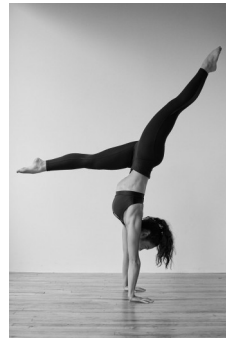

STEWART

T A L E N T

HAIR:BLONDE EYES:GREEN HEIGHT:5'6" BUST:34" CUP:B WAIST:24"
HIPS:35.5" DRESS:2,4 SHOE SIZE:8

STEWART

T A L E N T

HAIR:BLONDE EYES:GREEN HEIGHT:5'6" BUST:34" CUP:B WAIST:24"
HIPS:35.5" DRESS:2,4 SHOE SIZE:8